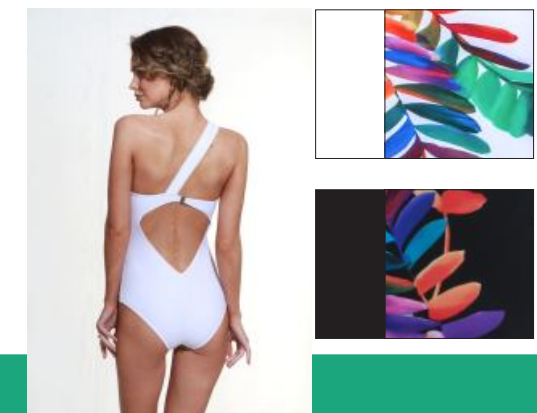

VF95
One piece, inserted pads S-XL